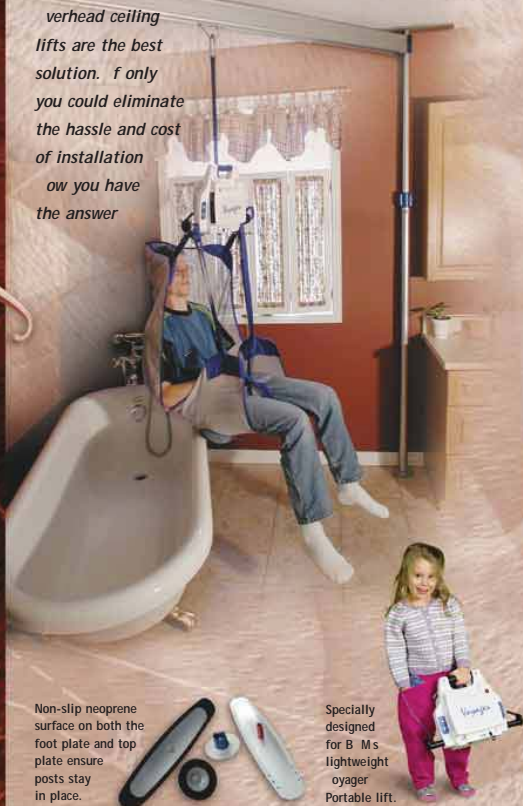

Bath post and base provide safe transfers into bath.

2 POST EASYTRACK INCLUDES:
Extendable rail with trolley, 2 Standard posts,
2 Top plates, 2 Foot plates, Rail caps and finishing strips

For more information, contact us at:
2001 Tanguay Street
Magog, Québec, Canada J1X 5Y5
Toll free: 1-800-868-0441
Tel.: (819) 868-0441
Fax: (819) 868-2249
Internet: www.bhm-medical.com
E-mail: bhm@bhm-medical.com

Printed in Canada
Item # 1660 B

SYSTEM

Easytrack

Easytrack

EASYTRACK 2 POST SYSTEM

Overhead ceiling lifts are the best solution. If only you could eliminate the hassle and cost of installation now you have the answer.

Non-slip neoprene surface on both the foot plate and top plate ensure posts stay in place.

Specially designed for B & M's lightweight 60kg portable lift.

TRACK LIFT IN A KIT

- 1 **CLICK** the pieces together and slide the post up to the ceiling.
- 2 **TIGHTEN** the post to tighten it into place.
- 3 **LOCK** the rail onto one post.