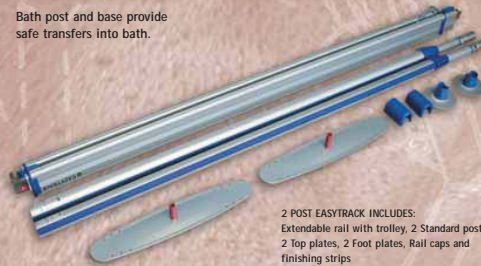

SYSTEM

Easytrack

SPECIFICATIONS	2 POST SYSTEM	3 POST SYSTEM	4 POST SYSTEM
Product Code	9220010	9330010	9440030
Weight Capacity	200 Kg (440 lbs.)	200 Kg (440 lbs.)	200 Kg (440 lbs.)
Ceiling height range	2130-2745 mm (84"-108")	2130-2745 mm (84"-108")	2130-2745 mm (84"-108")
Rail length range	1900-3160 mm (74" - 124.5")	1900-3160 mm (74" - 124.5")	3000 mm (118")
Rail weight (each)	12 Kg (26.4 lbs.)	12 Kg (26.4 lbs.)	9 Kg (20 lbs.)
Post weight (each)	4 Kg (8.8 lbs.)	4 Kg (8.8 lbs.)	4 Kg (8.8 lbs.)
Total product weight	20 kg (44 lbs.)	42.5 Kg (93.5 lbs.)	57 Kg (125 lbs.)
Box dimensions	80 x 345 x 1850 mm (32" x 13.5" x 73") (1 box)	80 x 345 x 1850 mm (32" x 13.5" x 73") (2 boxes)	80 x 345 x 1850 mm (32" x 13.5" x 73") (3 boxes)